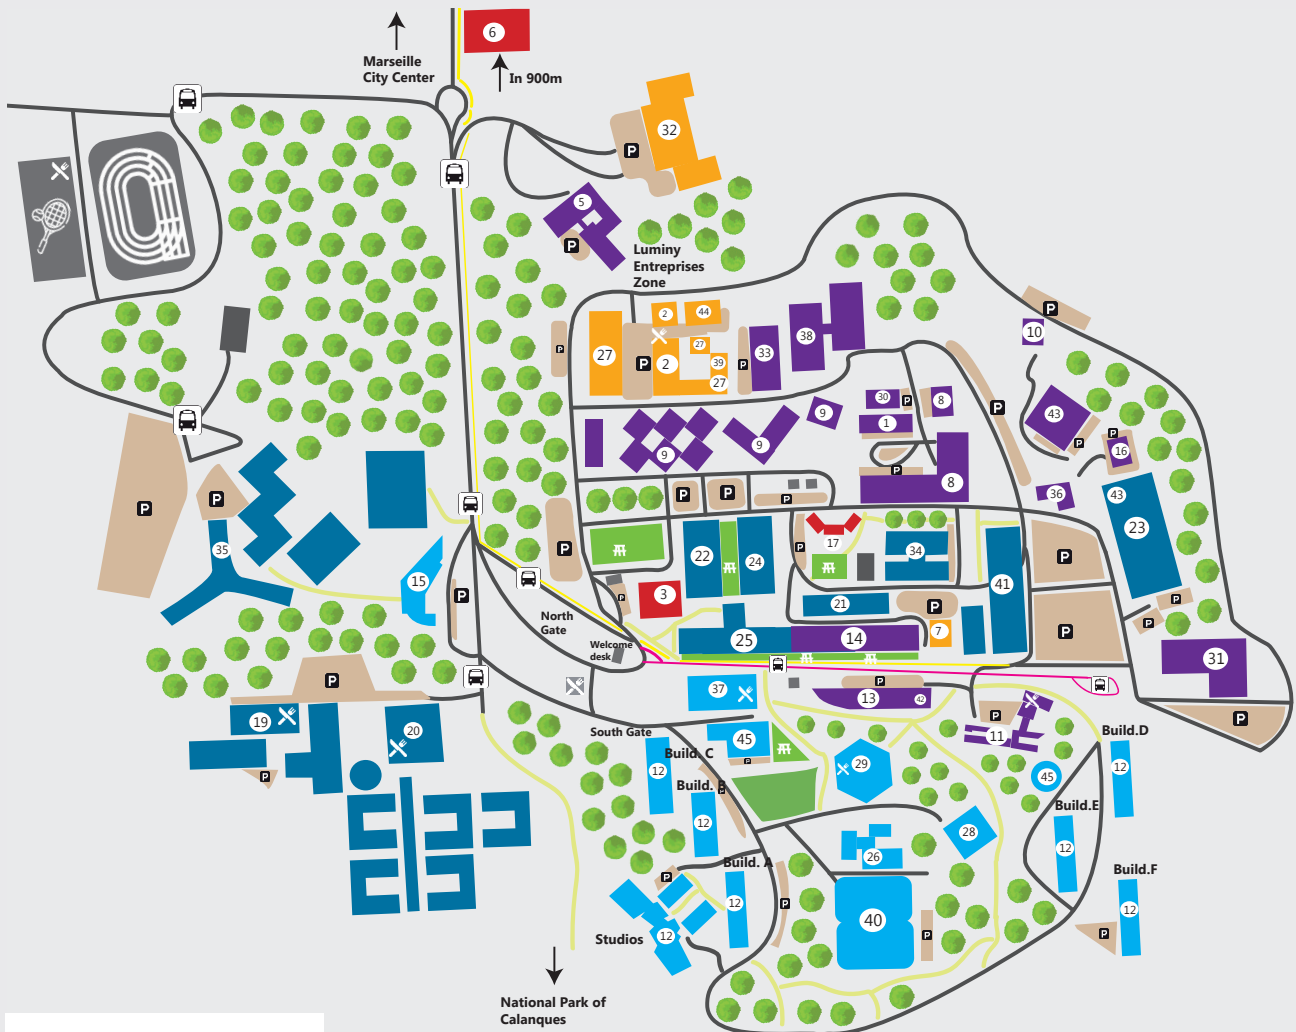

"HEART OF CAMPUS"

Emblematic project of the program, a new "heart of campus", the Hexagon has opened in September 2018. It includes the University Library, international relationship service, places of exhibition and projection, the CIELL, the SUIO, the SUAPS, the LSSU, the CIPE and "student desk" as well as conference rooms, a coffee bar, work rooms for students and reception areas for student associations. The Hexagon team welcomes you and advises you on the use of these spaces.

www.univ-amu.fr/hexagone

©PlanCampus

MORE INFORMATIONS ON THE WEBSITE WWW.GRANDLUMINY.COM

Marseille Luminy Science & Technology campus

Drive way
 Bike path
 Walk path
 Way forbidden to cars, bus lane only
 Bus stop RTM (lines 21 - 24)
 Picnic & relax areas
 Catering

Campus life

- 29 Bibliothèque Universitaire
- 29 CIELL - Centre Interdépartemental d'Enseignement des Langues de Luminy
- 12 Cité Universitaire C.R.O.U.S.
- 26 Gymnase COSEC
- 28 Halle des Sports
- 29 Hexagone
- 40 Plaine Sportive
- 37 Restaurant Universitaire C.R.O.U.S.
- 15 Stud'City
- 29 SUIO - Service Universitaire d'Insertion et d'Orientation
- 45 TechnoSport
- 37 Médecine Préventive
- 45 Jardin universitaire de Luminy

Services

- 7 CGA GECIAM
- 15 Crèche Pop Corn
- 17 Déchetterie
- 6 Ecole maternelle
- 3 Services centraux